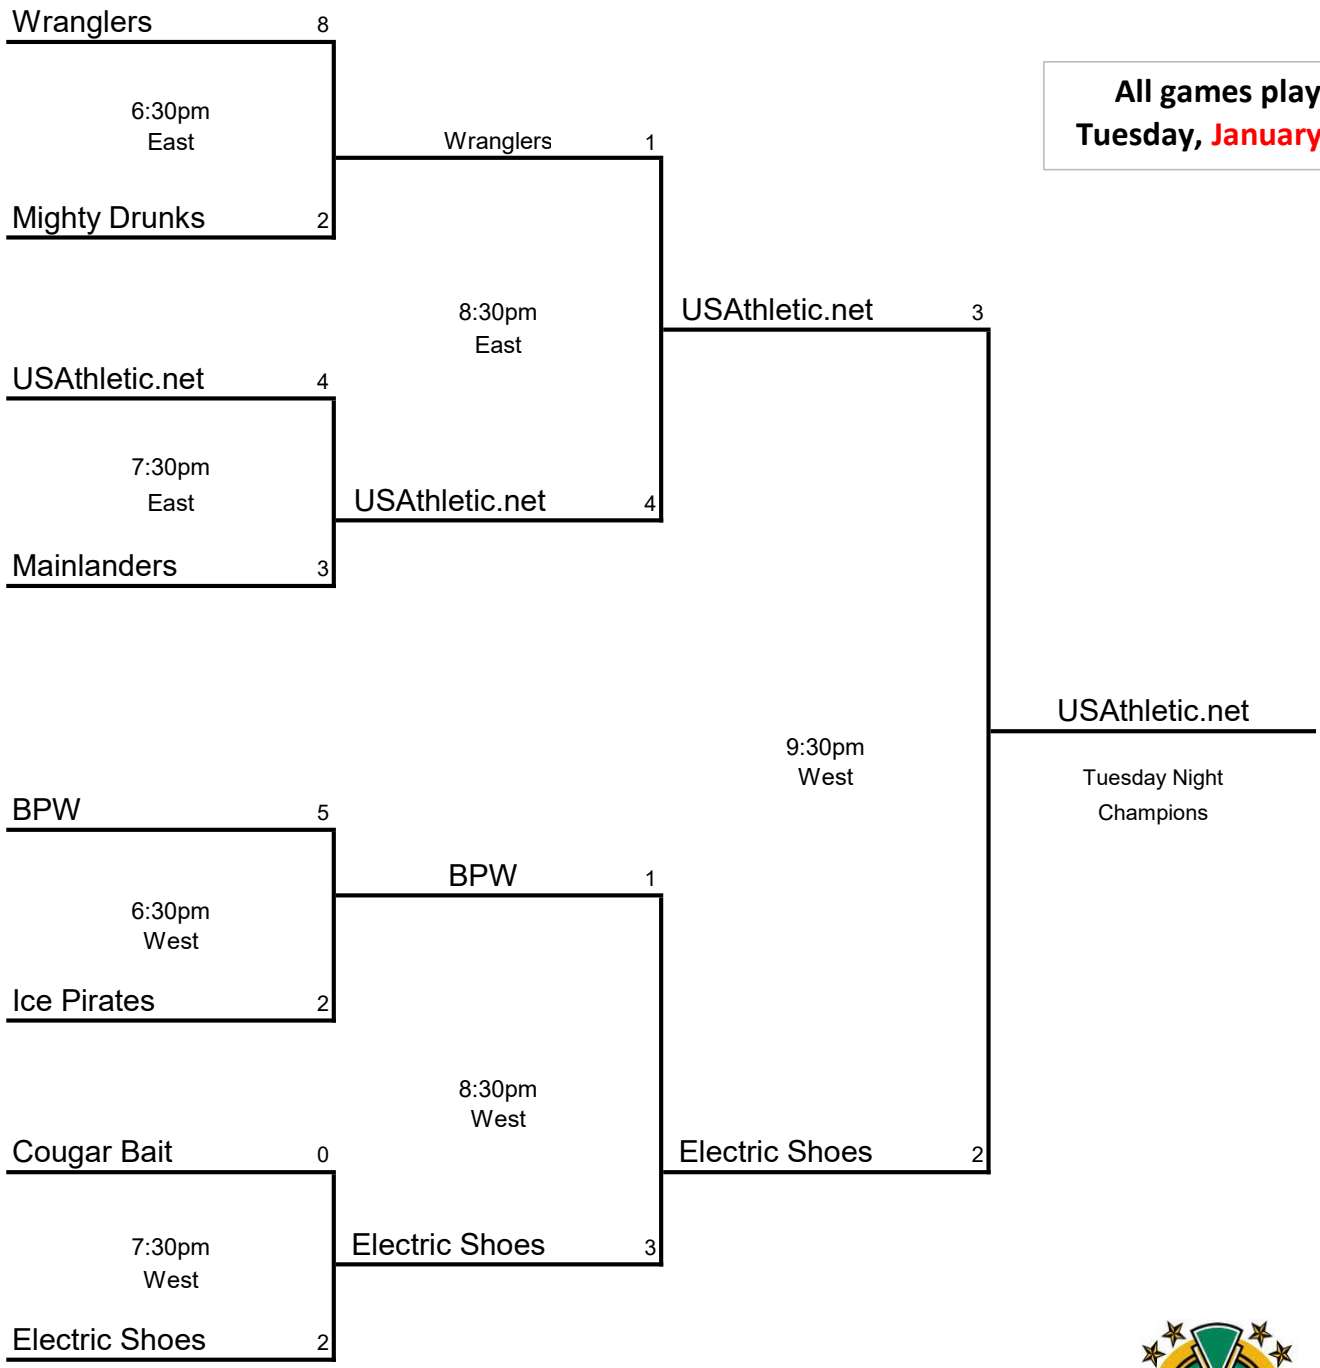

# Tuesday Men's Playoffs

BloomingtonBroomball.com

All games played  
Tuesday, **January 30th**

- Two 18 minute halves running time. Stop time last 2 minutes if goal differential is under 2.
- One time out per team per game
- Mercy rule if goal differential is 6 goals in 2nd half
- High broom is delayed whistle above the waist. Penalty above the shoulder.
- Penalties are 2 minutes
- Fighting is not tolerated. Any fighting will result in immediate disqualification from tournament play.
- Overtime Procedures
- 4 on 4 no goalie, sudden death
- Offensive player must be across center red line to score
- Defensive players are allowed in the crease but with no goalie privileges